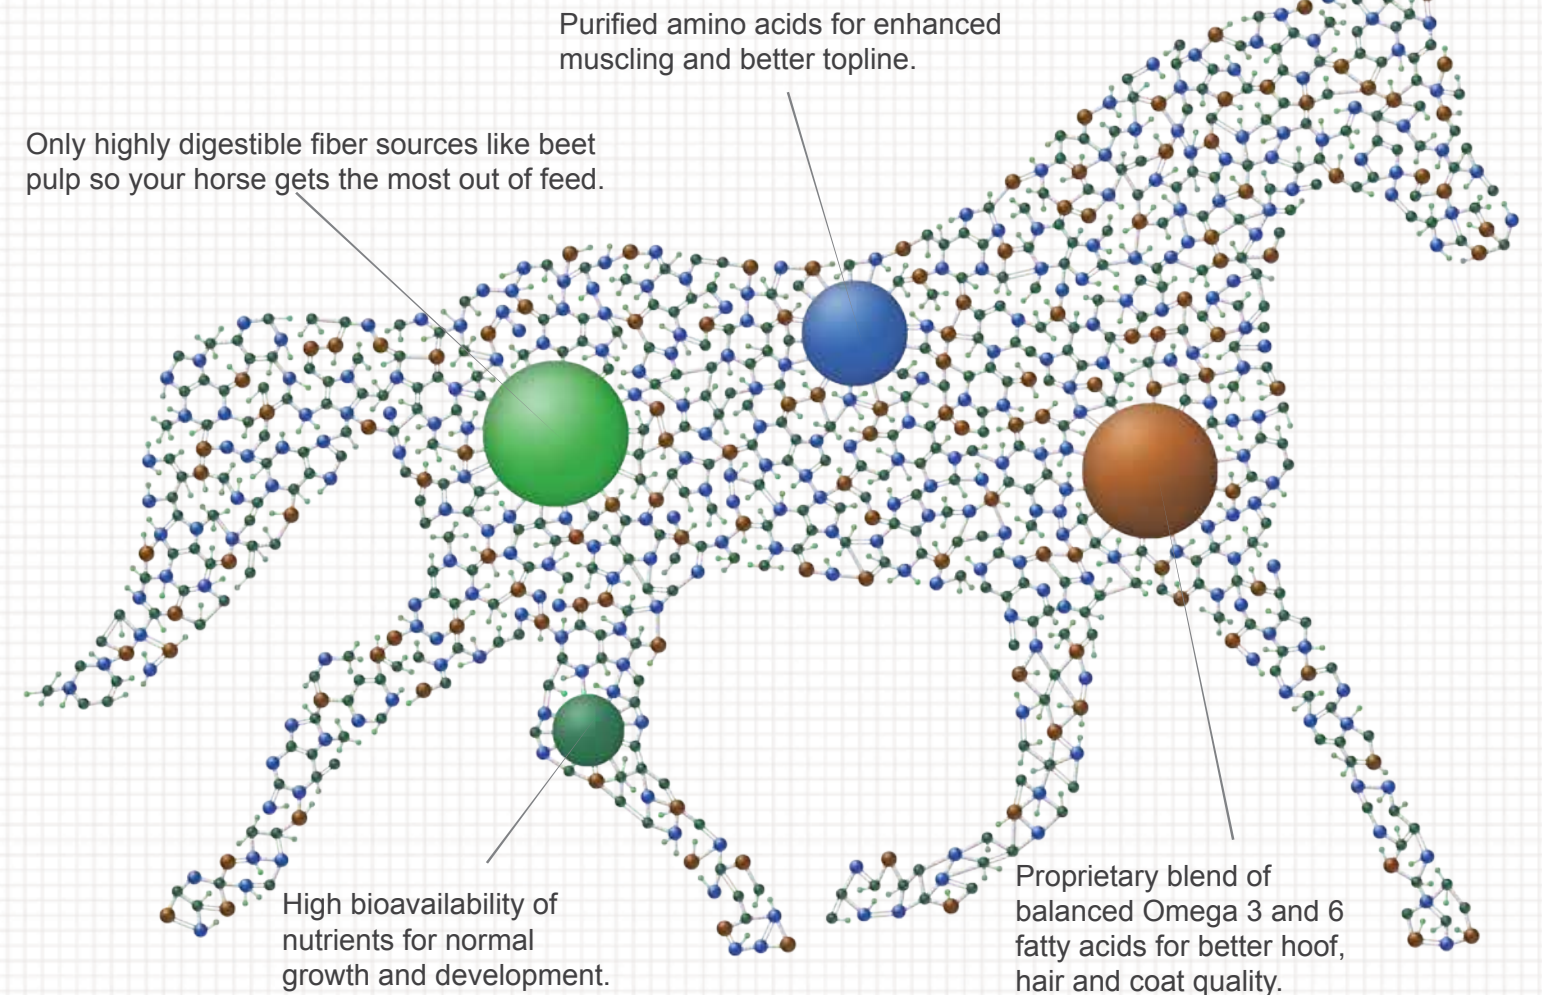

THE PRECISE NUTRIENTS YOUR HORSE NEEDS TO DIG DEEP AND FINISH ON TOP.

PROGRESSIVE NUTRITION. SCIENTIFICALLY PROVEN.

It's easy to spot a horse on a Progressive Nutrition® diet. Because our feeds, balancers and supplements are formulated to deliver the precise nutrients your horses need for superior performance. The visible results are astounding. And our specialists, Ph.D's and biochemists will continue working together to help your horses reach their true genetic potential.

PRECISE NUTRITION. VISIBLE RESULTS.

PROGNUTRITION.COM

For more information or to find an Authorized Retailer near you contact:

Danyelle Gabbert at (920) 213-7549 or Danyelle_Gabbert@Cargill.com

Top-Line™ Xtreme • Top-Line™ Advanced Support • Soothing Pink™ Xtra • Kool Blue™ Ultra Pellets • Motion Source™